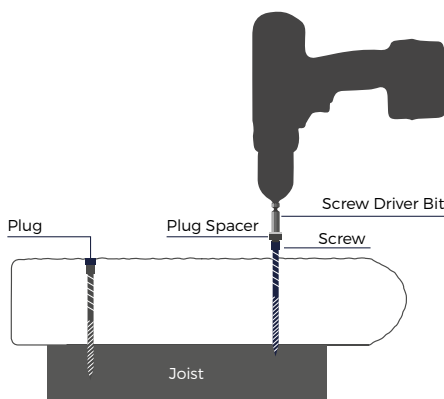

FIXINGS AND SCREWS HIDDEN DECK FASTENERS

Cladco Hidden Deck Fasteners for Nordeck Woodgrain Effect Decking and Composite Bullnose Decking Boards provide a professional and discreet way of securing Boards to Joists. Supplied with a Torx drill bit with a spacer attached, Screws are recessed into the surface of the Decking Board to allow for the supplied Plugs to be inserted into the gap.

Available in seven colours to match Cladco Nordeck Decking Boards and Composite Bullnose Boards, each Plug measures 7mm in diameter. Once installed, the Plug sits flush with the surface of the Board to hide the Screw's head. Please see our Installation Guides online for more information.

SPECIFICATIONS	
Screw Length	M5 x 65mm
Plug Diameter	7mm (tapering to 6mm)
Pack Size	100x Screws, 100x Plugs
Application	Nordeck Decking and Composite Bullnose Decking Boards
Material	Stainless-Steel Screws, Plastic Plugs
Colours	
	<div style="display: flex; justify-content: space-around; text-align: center;"> <div> Chestnut</div> <div> Black</div> <div> Ebony</div> <div> Ash Grey</div> <div> Silver Birch</div> <div> Cedar Wood</div> <div> White</div> </div>